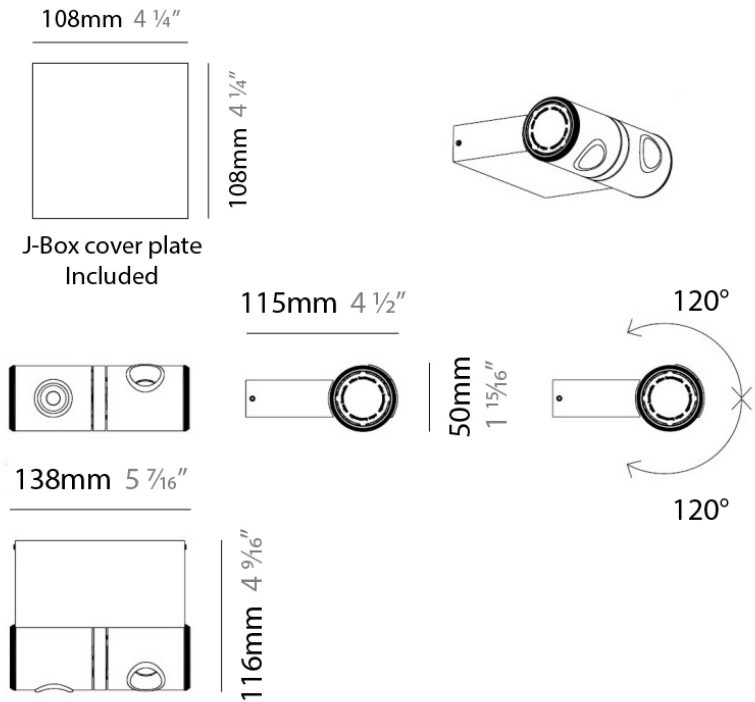

ROBOTIC SURFACE

D93202

PROJECT	
TYPE	
NOTES	
QUANTITY	
DATE	

GENERAL

Series: Robotic
Brand: Milan
Division: Design
Mounting Type: Surface
Mounting Location: Wall
Subcategory: Uplight

PHYSICAL

Shape: Cylinder
Diameter (mm): 50
Diameter (in): 1 15/16
Length (mm): 138
Length (in): 5 7/16
Height (mm): 116
Height (in): 4 9/16
Extension (mm): 115
Extension (in): 4 1/2
Light Distribution: Adjustable / Direct
Weight (kg): 1.8
Weight (lbs): 4
Fixture Finish: WHI
Fixture Material: Metal

ELECTRICAL

Number of Lamps: 2
Lamp Type: LED
Total Output Wattage (W): 13.2
Max. Wattage Per Lamp (W): 6.6
Dimming: Non-Dimmable
Driver Included: Yes
Driver Location: Integrated
Driver Type: Constant Current
Driver Class: Class 2
Input Voltage (V): 120
Constant Current (mA): 500 [2 x 250 parallel wiring]
Upon Request: Dimmable option available with remote driver upon request

LED

Number of LEDs: 2
Color Temperature (°K): 3000
Max. Delivered Lumen (lm): 2 x 800
CRI: >80 CRI

OPTICAL

Optic°: 47

RATINGS AND CERTIFICATIONS

Certified By: CSA Certified to UL and CSA Standards
IP rating: IP20