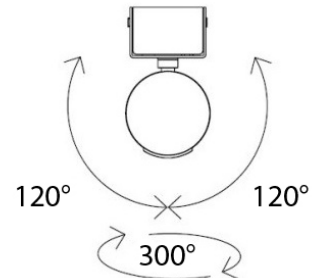

#### PHYSICAL

Shape: Cylinder  
 Length (mm): 90  
 Length (in): 3 <sup>9</sup>/<sub>16</sub>"  
 Width (mm): 50  
 Width (in): 1 <sup>15</sup>/<sub>16</sub>"  
 Height (mm): 90  
 Height (in): 3 <sup>9</sup>/<sub>16</sub>"  
 Light Distribution: Adjustable / Direct  
 Weight (kg): 1.8  
 Weight (lbs): 4  
 Fixture Finish: WHI  
 Fixture Material: Metal

#### RATINGS AND CERTIFICATIONS

Certified By: CSA Certified to UL and CSA Standards  
 IP rating: IP20

108mm 4 1/4"

108mm 4 1/4"

J-Box cover plate  
Included

90mm 3 9/16"

90mm 3 9/16"

50mm 1 15/16"

#### PHYSICAL

Shape: Rectangle  
 Diameter (mm): 60  
 Diameter (in): 2 3/8  
 Length (mm): 138  
 Length (in): 5 7/16  
 Width (mm): 80  
 Width (in): 3 1/8  
 Height (mm): 144  
 Height (in): 5 11/16  
 Light Distribution: Adjustable / Direct  
 Weight (kg): 1.8  
 Weight (lbs): 4  
 Fixture Finish: WHI  
 Fixture Material: Metal

#### PHYSICAL

Shape: Cylinder  
 Diameter (mm): 50  
 Diameter (in): 1 15/16  
 Length (mm): 138  
 Length (in): 5 7/16  
 Height (mm): 116  
 Height (in): 4 9/16  
 Extension (mm): 115  
 Extension (in): 4 1/2  
 Light Distribution: Adjustable / Direct  
 Weight (kg): 1.8  
 Weight (lbs): 4  
 Fixture Finish: WHI  
 Fixture Material: Metal